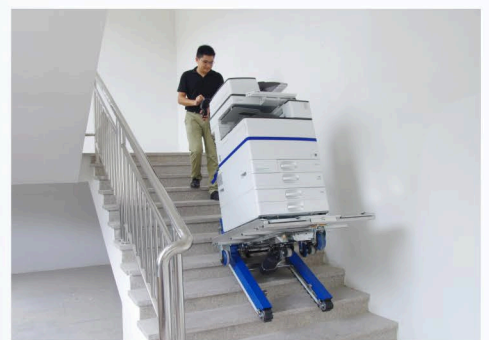

# Accessory for Photocopier - AS200

Capacity: 200kg

Net Weight: 30kg

SIZE unit: mm