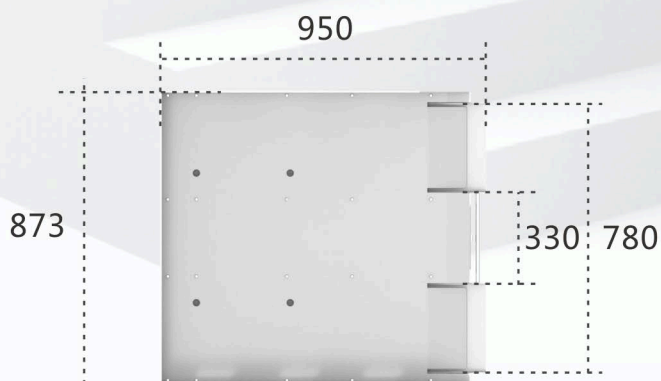

# Accessory for Photocopier - AS200

Capacity: 200kg

Net Weight: 30kg

SIZE unit: mm