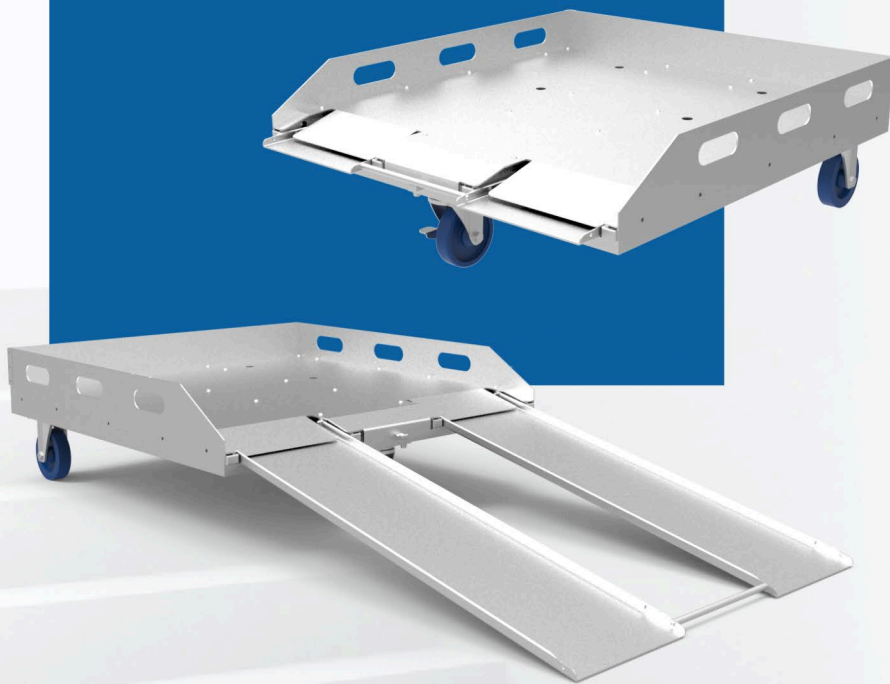

# Accessory for Photocopier - AS200

Capacity: 200kg

Net Weight: 30kg

SIZE unit: mm